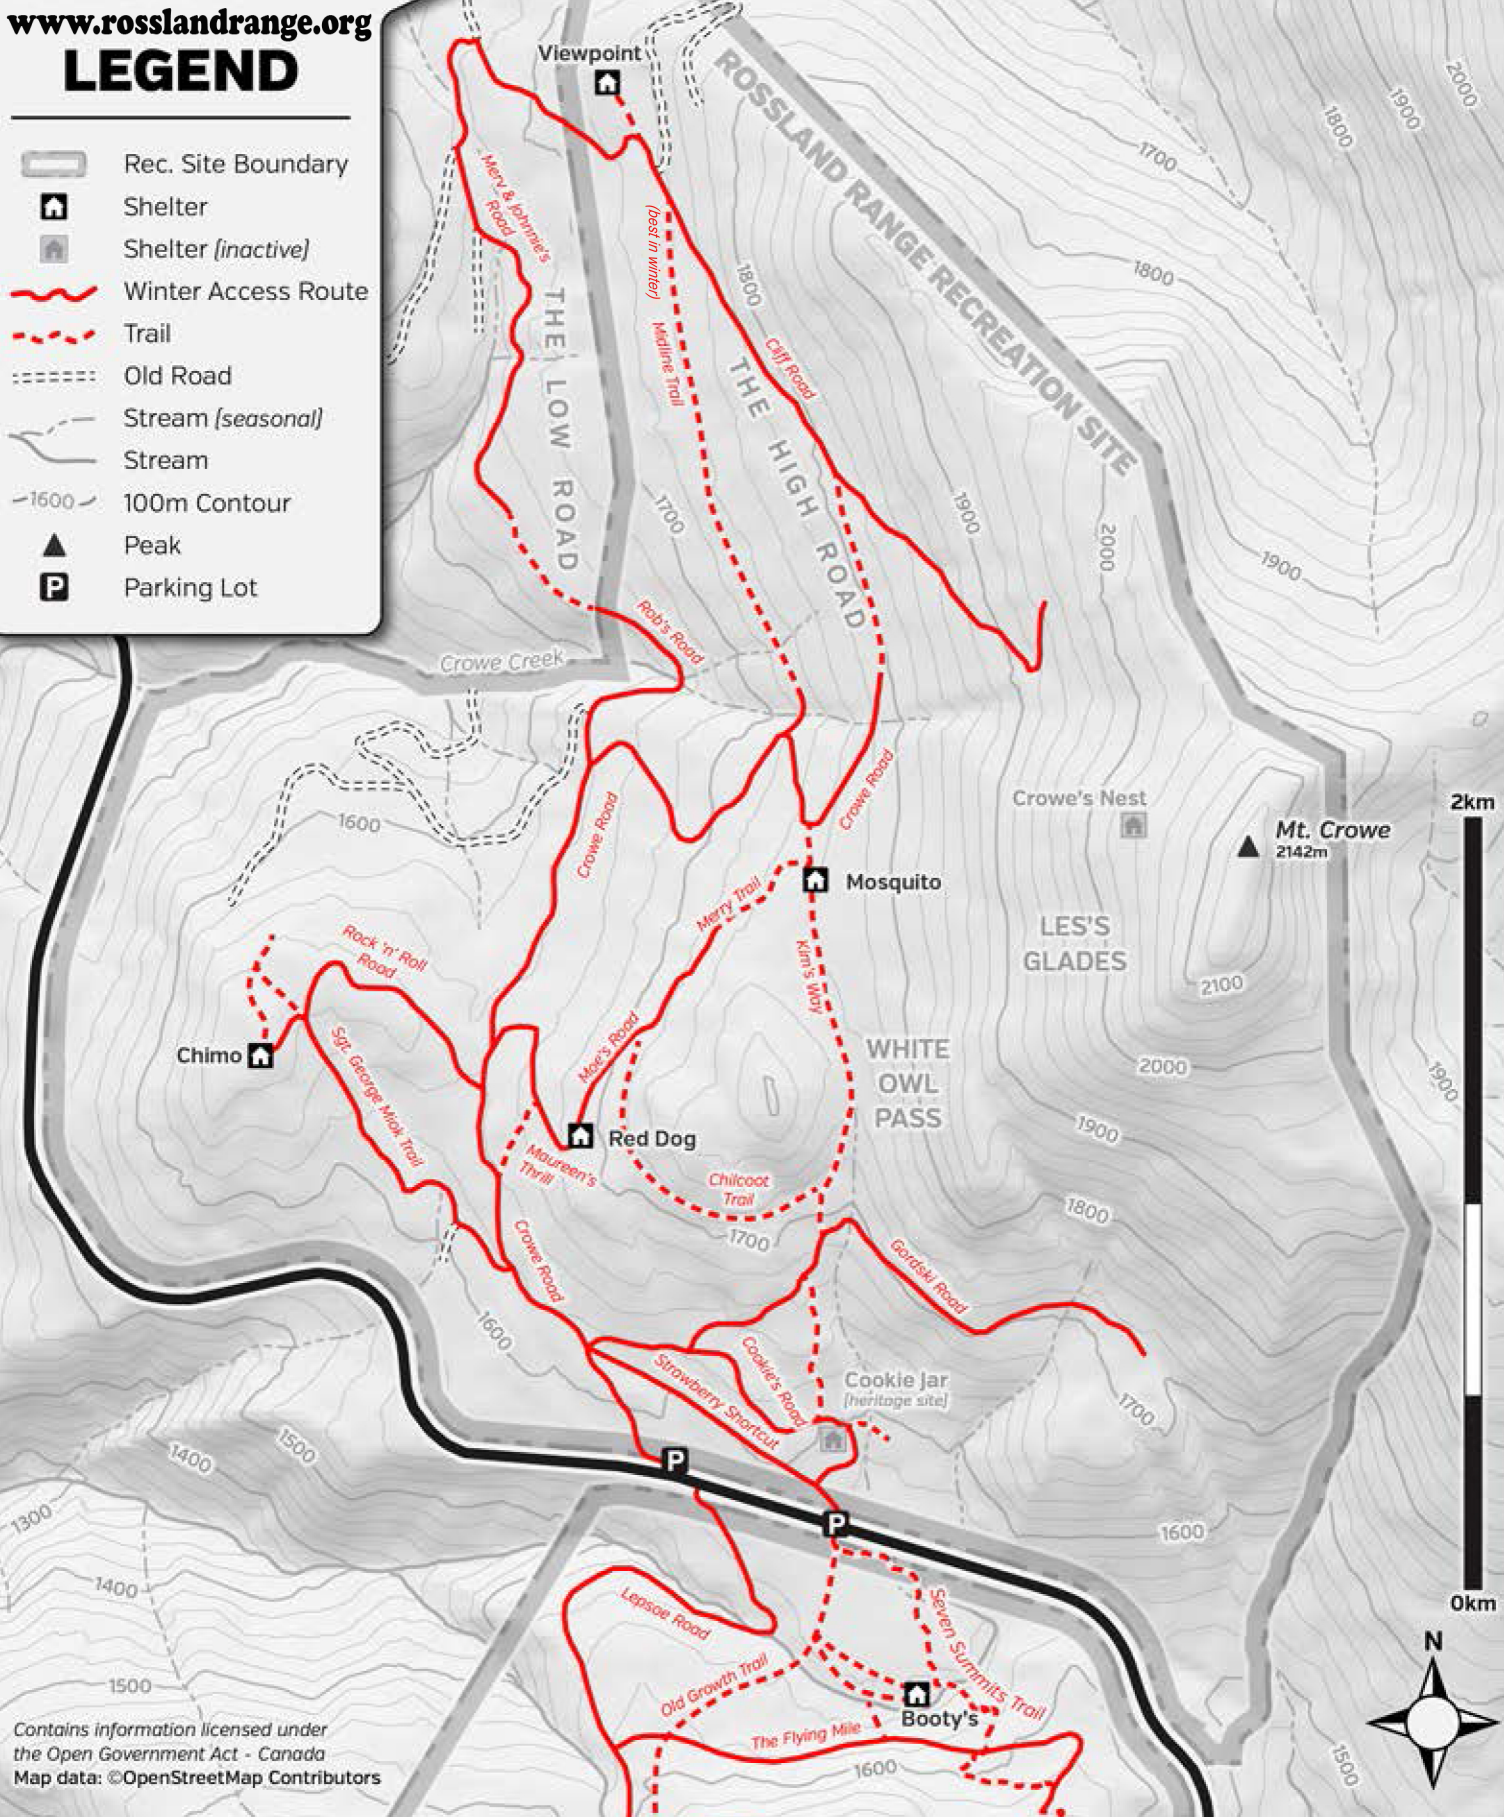

Rossland Range Rec. Site

North Side of Strawberry Pass

Shelters & Access Routes

Winter 2017-18

www.rosslandrange.org

LEGEND

-  Rec. Site Boundary
-  Shelter
-  Shelter (inactive)
-  Winter Access Route
-  Trail
-  Old Road
-  Stream (seasonal)
-  Stream
-  100m Contour
-  Peak
-  Parking Lot

Contains information licensed under the Open Government Act - Canada
Map data: ©OpenStreetMap Contributors